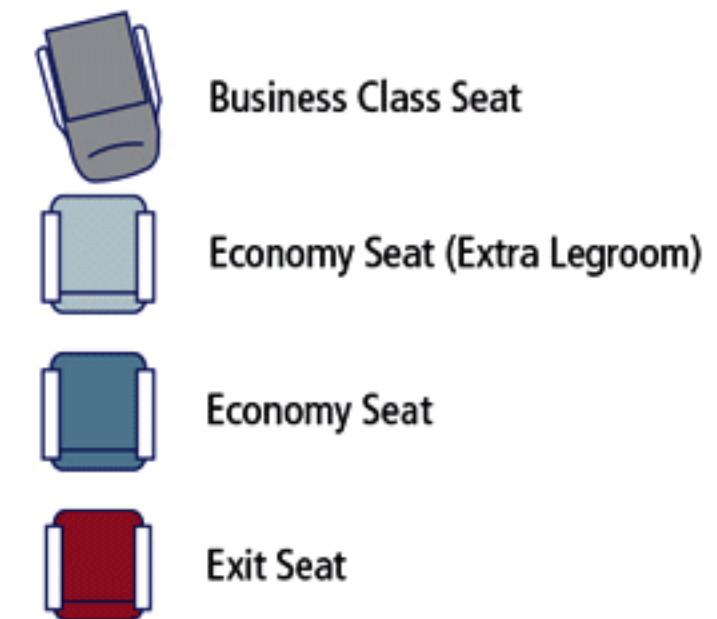

السعودية
SAUDIA

AIRBUS A320-214
(CONFIGURATION-32U)

AVAILABLE ONBOARD

Seats Configuration

Business Class 20 Seats

Economy Class 90 Seats

* SOME AMENITIES MIGHT BE AVAILABLE ON CERTAIN CLASSES *