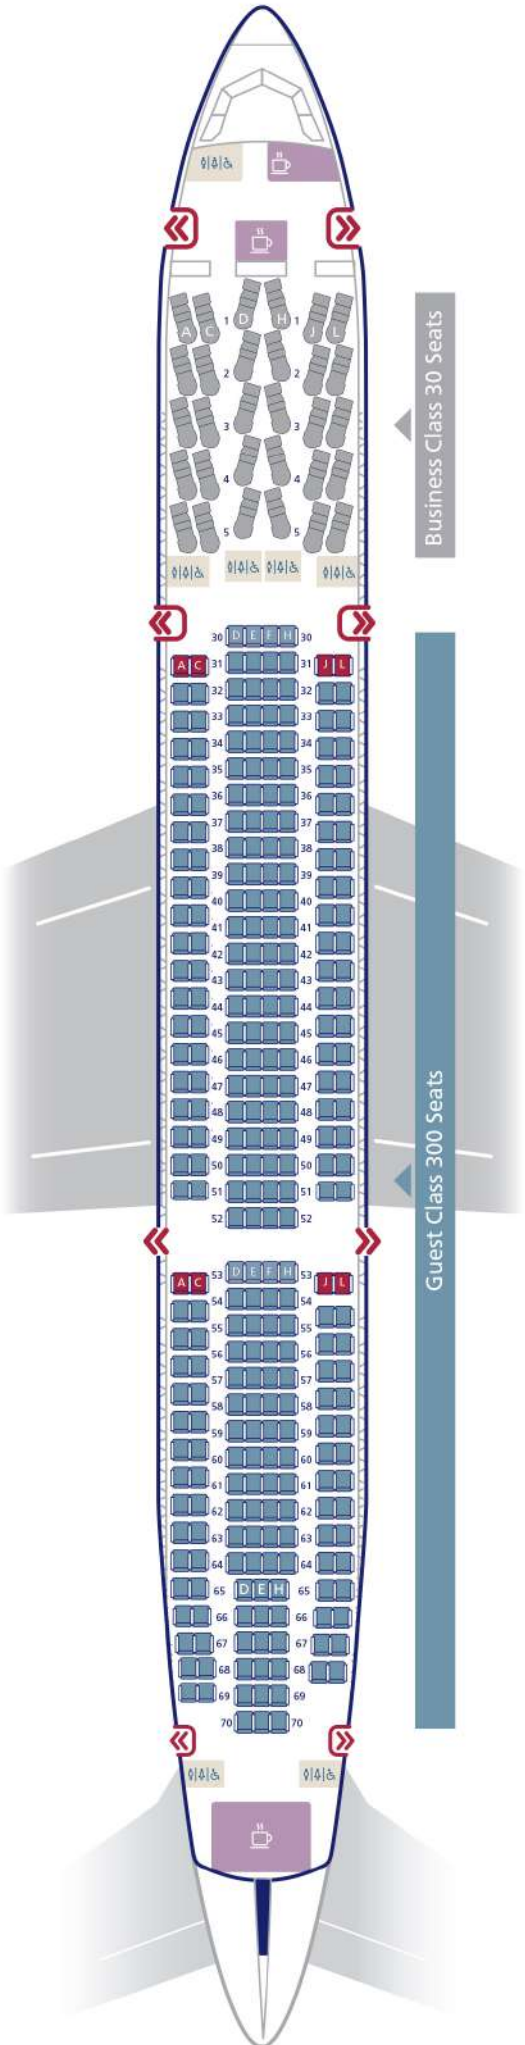

السعودية
SAUDIA

AIRBUS A330-343
(CONFIGURATION 33R)

AVAILABLE ONBOARD

Seats Configuration

Business Class	30 Seats
Economy Class	300 Seats

- Business Class Seat
- Economy Seat (Extra Legroom)
- Economy Seat
- Exit Seat

- Baby Bassinet (Subject to Availability)
- Exit
- Emergency Exit
- Toilet
- Toilet for handicapped guests
- Galley

* SOME AMENITIES MIGHT BE AVAILABLE ON CERTAIN CLASSES *