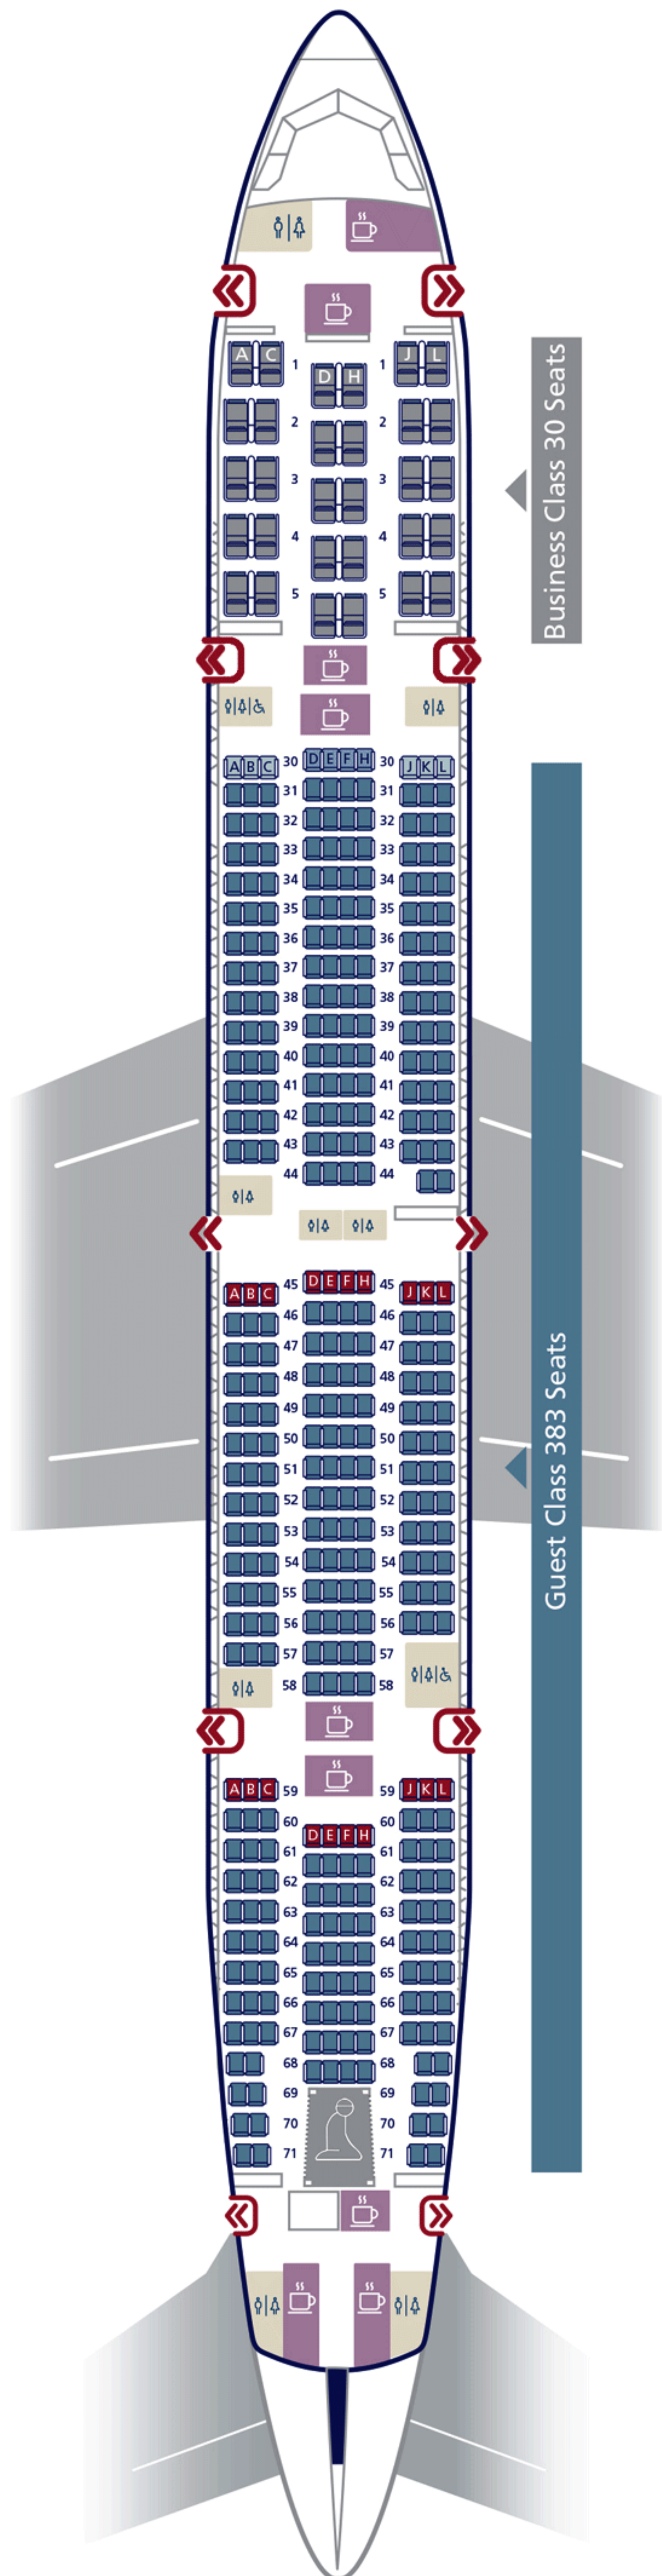

السعودية
SAUDIA

BOEING B777-368ER
(CONFIGURATION-773)

AVAILABLE ONBOARD

Seats Configuration

Business Class	30 Seats
Economy Class	383 Seats

- Business Class Seat
- Economy Seat (Extra Legroom)
- Economy Seat
- Exit Seat
- Baby Bassinet (Subject to Availability)
- Prayer Area
- Exit
- Emergency Exit
- Toilet
- Toilet for handicapped guests
- Galley

* SOME AMENITIES MIGHT BE AVAILABLE ON CERTAIN CLASSES *